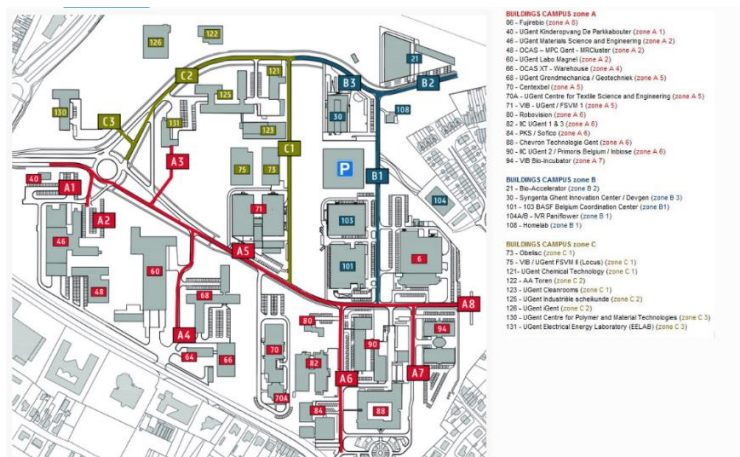

- If you reach the venue by **car**, please check the info below: