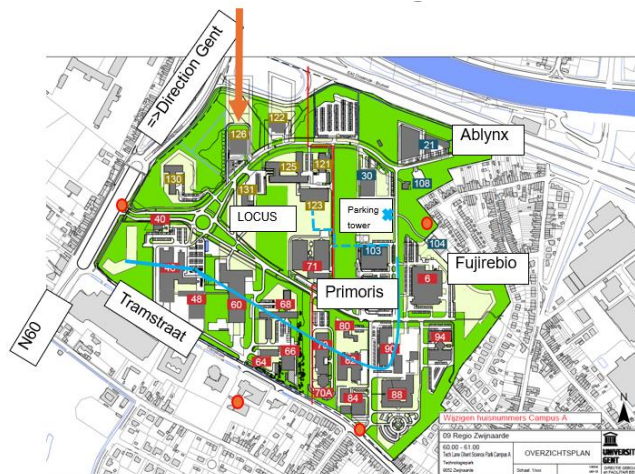

## Event venue

The venues of the workshop and visit will be:

- **July 2-3: Workshop** at **iGent (Building 126) Science Park of Ghent University** (Technologiepark-Zwijnaarde 126, 9052 Ghent, Belgium)
- **July 3<sup>rd</sup> afternoon: Visit** at **ArcelorMittal Steelanol Plant** (John Kennedylaan 51 - 9042 Ghent, Belgium)

- When you arrive at the Gent-Sint-Pieters train station, to reach Ghent University:
  - Take **Bus** nr 70 (12 min) to the Zwijnaarde Technologiepark (Campus) stop.
- The iGent tower is located at campus Ardoyen UGent in the Tech Lane Science Park, Ghent-Zwijnaarde (see orange arrow)